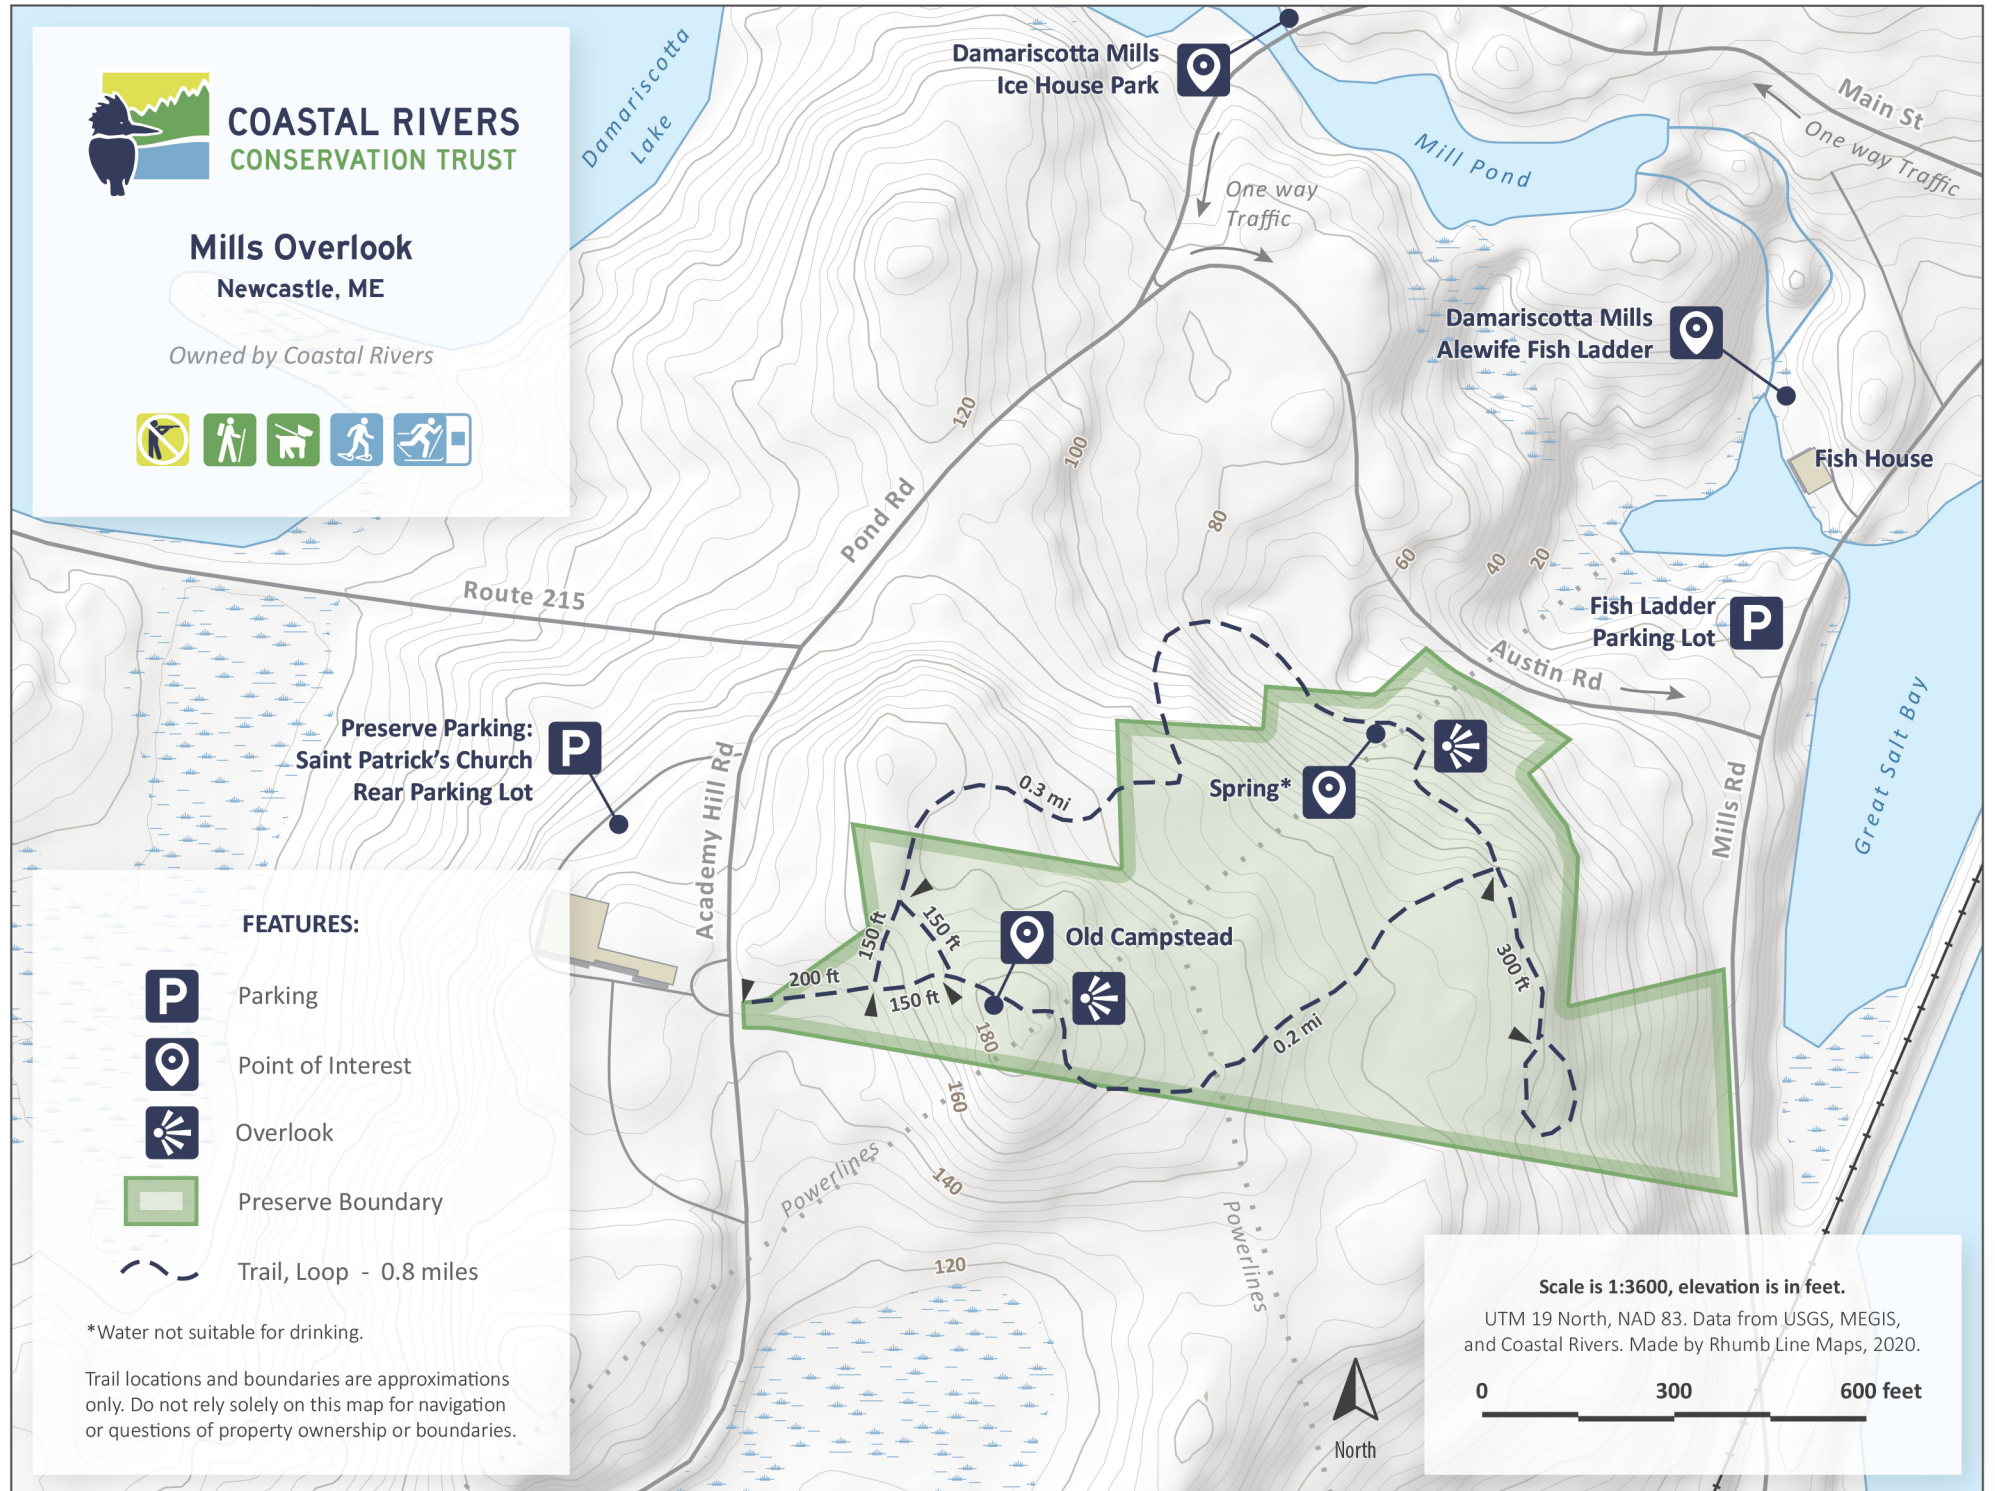

#### FEATURES:

- Parking
- Point of Interest
- Overlook
- Preserve Boundary
- Trail, Loop - 0.8 miles

\*Water not suitable for drinking.

Trail locations and boundaries are approximations only. Do not rely solely on this map for navigation or questions of property ownership or boundaries.

Scale is 1:3600, elevation is in feet.

UTM 19 North, NAD 83. Data from USGS, MEGIS, and Coastal Rivers. Made by Rhumb Line Maps, 2020.

0 300 600 feet